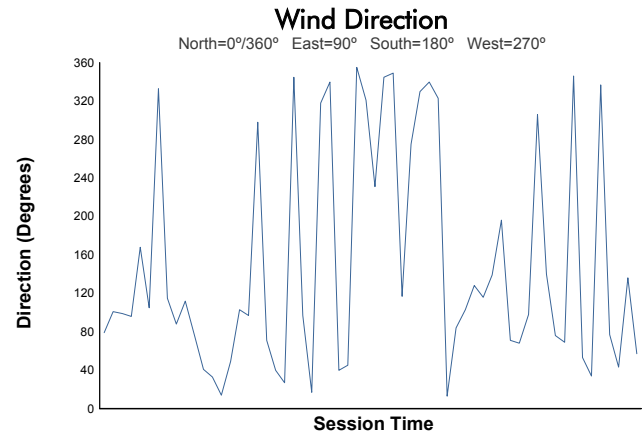

Alan Jay Automotive Network 120

Sebring International Raceway / 3.74 miles
March 15 - 18, 2023 / Sebring, Florida

IMSA Michelin Pilot Challenge

Practice 1 Weather Report

Track Status: **DRY**