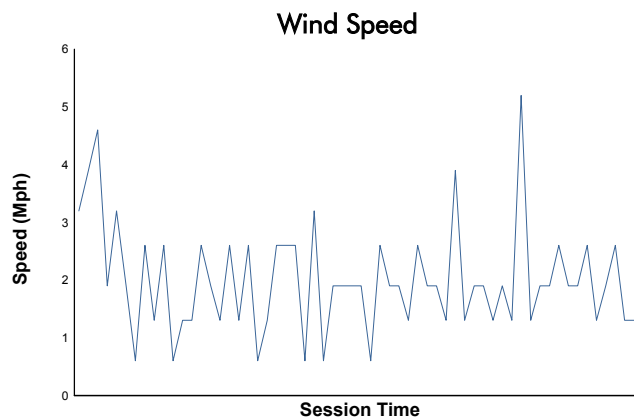

Alan Jay Automotive Network 120

Sebring International Raceway / 3.74 miles
March 15 - 18, 2023 / Sebring, Florida

IMSA Michelin Pilot Challenge

Practice 1 Weather Report

Track Status: **DRY**