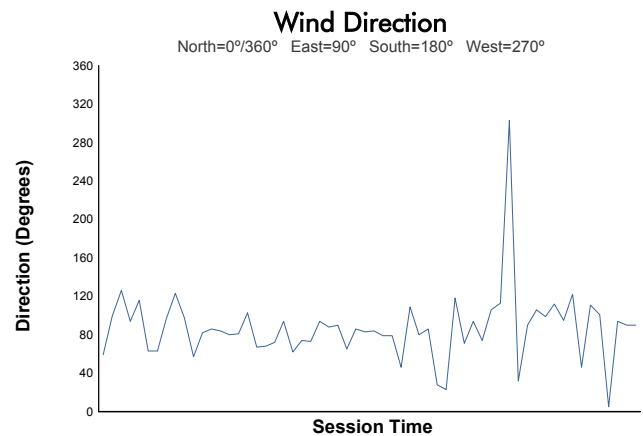

Alan Jay Automotive Network 120

Sebring International Raceway / 3.74 miles
March 15 - 18, 2023 / Sebring, Florida

IMSA Michelin Pilot Challenge

Practice 2 Weather Report

Track Status: **WET**