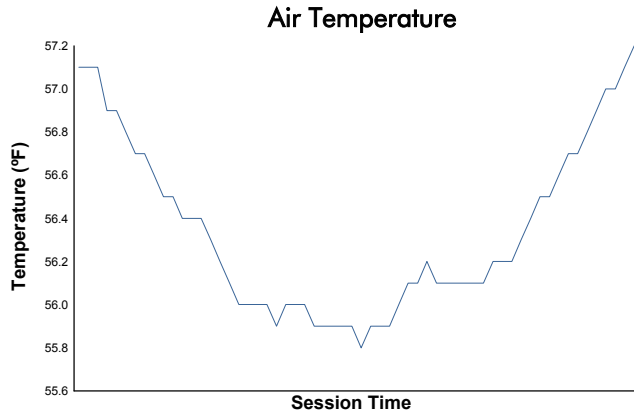

Alan Jay Automotive Network 120

Sebring International Raceway / 3.74 miles
March 15 - 18, 2023 / Sebring, Florida

IMSA Michelin Pilot Challenge

Practice 2 Weather Report

Track Status: **WET**