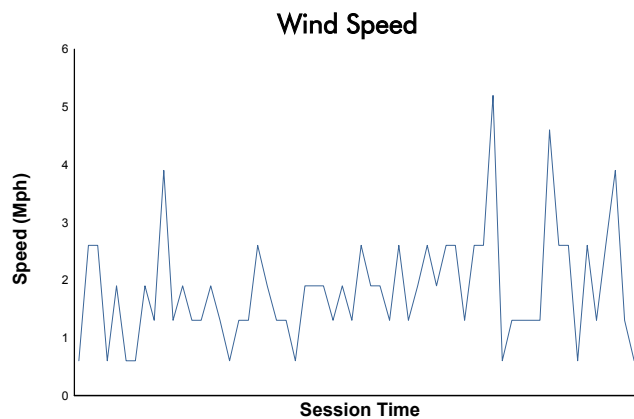

Alan Jay Automotive Network 120

Sebring International Raceway / 3.74 miles
March 15 - 18, 2023 / Sebring, Florida

IMSA Michelin Pilot Challenge

Practice 2 Weather Report

Track Status: **WET**