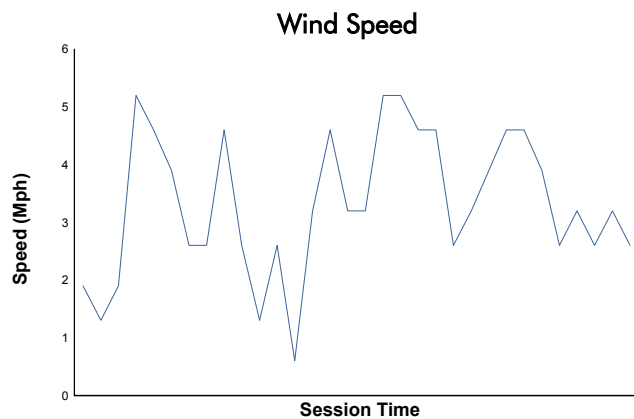

Alan Jay Automotive Network 120

Sebring International Raceway / 3.74 miles
March 15 - 18, 2023 / Sebring, Florida

IMSA Michelin Pilot Challenge

Qualifying Weather Report

Track Status: **DRY**