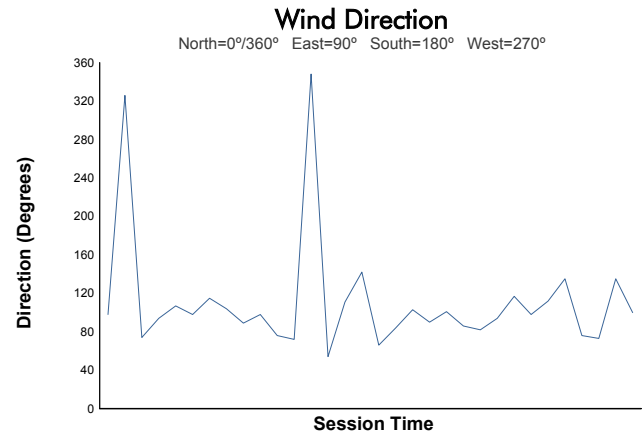

Alan Jay Automotive Network 120

Sebring International Raceway / 3.74 miles
March 15 - 18, 2023 / Sebring, Florida

IMSA Michelin Pilot Challenge

Qualifying Weather Report

Track Status: **DRY**