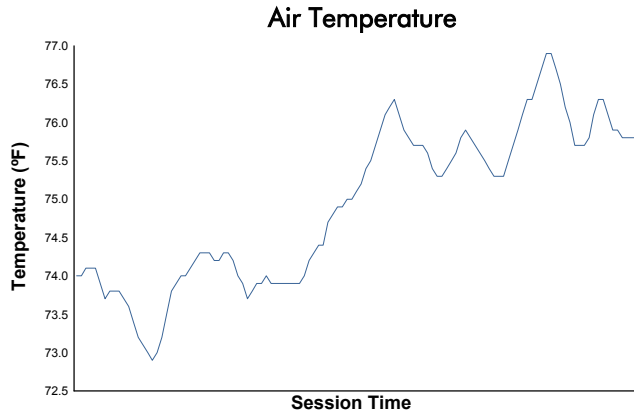

Alan Jay Automotive Network 120

Sebring International Raceway / 3.74 miles
March 15 - 18, 2023 / Sebring, Florida

IMSA Michelin Pilot Challenge

Race Weather Report

Track Status: **DRY**