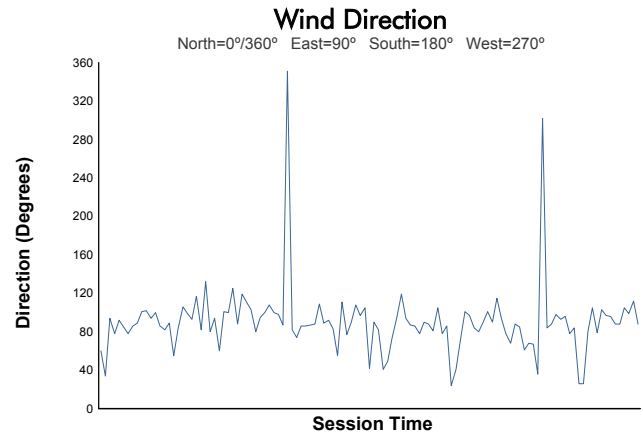

Alan Jay Automotive Network 120

Sebring International Raceway / 3.74 miles
March 15 - 18, 2023 / Sebring, Florida

IMSA Michelin Pilot Challenge

Race Weather Report

Track Status: **DRY**