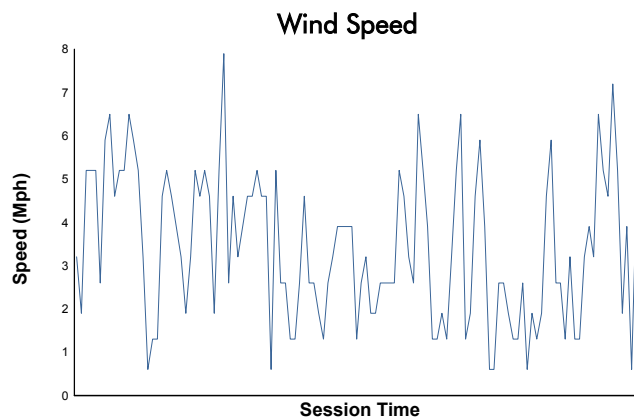

Alan Jay Automotive Network 120

Sebring International Raceway / 3.74 miles
March 15 - 18, 2023 / Sebring, Florida

IMSA Michelin Pilot Challenge

Race Weather Report

Track Status: **DRY**