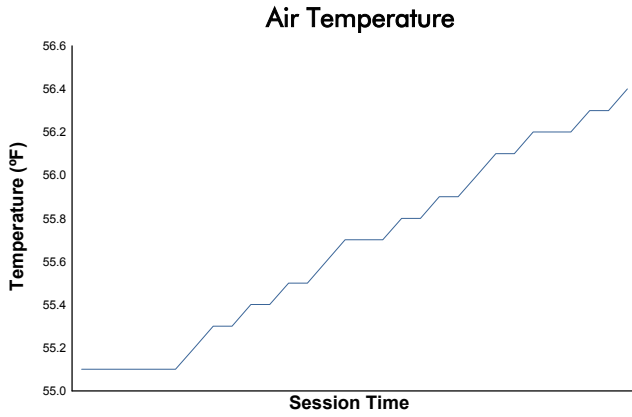

71st Annual Mobil 1 Twelve Hours of Sebring

Sebring International Raceway / 3.74 miles
March 15 - 18, 2023 / Sebring, Florida

Porsche Deluxe Carrera Cup North America

Practice 1 Weather Report

Track Status: **DRY**