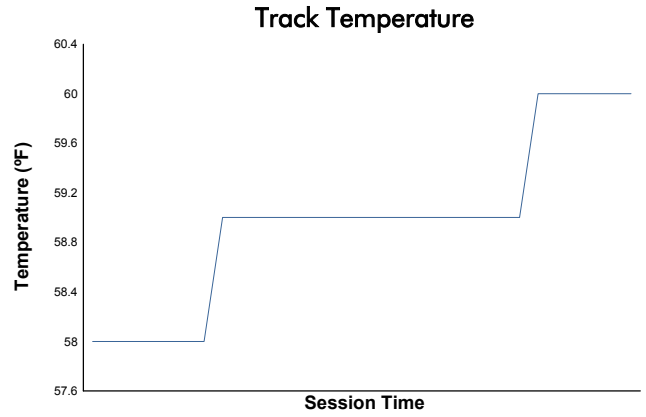

71st Annual Mobil 1 Twelve Hours of Sebring

Sebring International Raceway / 3.74 miles
March 15 - 18, 2023 / Sebring, Florida

Porsche Deluxe Carrera Cup North America

Practice 1 Weather Report

Track Status: **DRY**