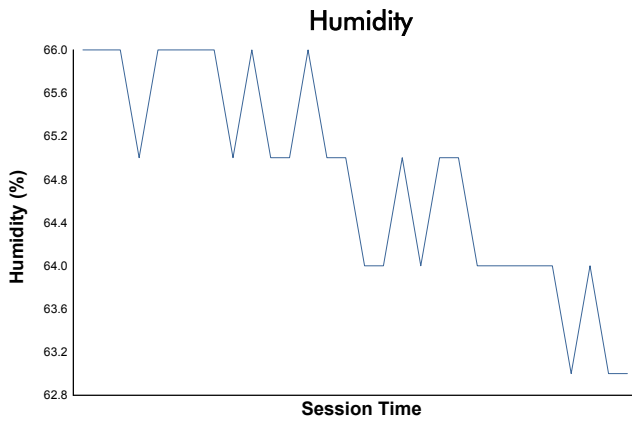

71st Annual Mobil 1 Twelve Hours of Sebring

Sebring International Raceway / 3.74 miles
March 15 - 18, 2023 / Sebring, Florida

Porsche Deluxe Carrera Cup North America

Practice 1 Weather Report

Track Status: **DRY**