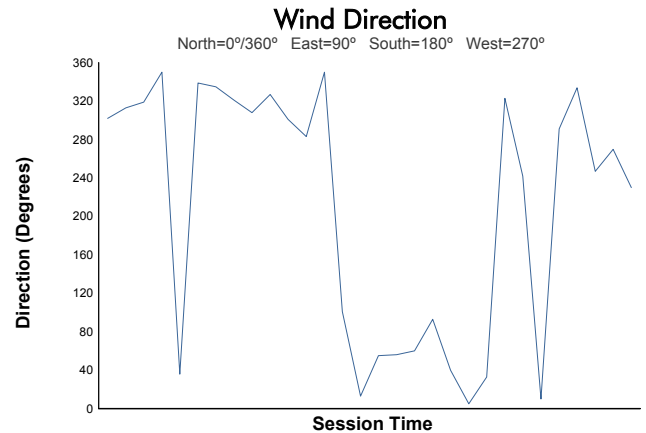

71st Annual Mobil 1 Twelve Hours of Sebring

Sebring International Raceway / 3.74 miles
March 15 - 18, 2023 / Sebring, Florida

Porsche Deluxe Carrera Cup North America

Practice 1 Weather Report

Track Status: **DRY**