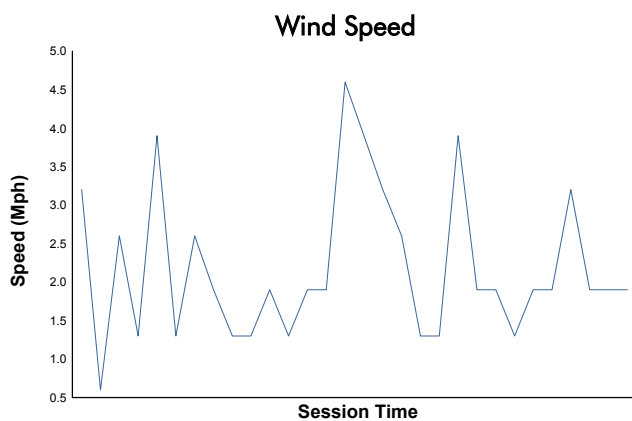

71st Annual Mobil 1 Twelve Hours of Sebring

Sebring International Raceway / 3.74 miles
March 15 - 18, 2023 / Sebring, Florida

Porsche Deluxe Carrera Cup North America

Practice 1 Weather Report

Track Status: **DRY**