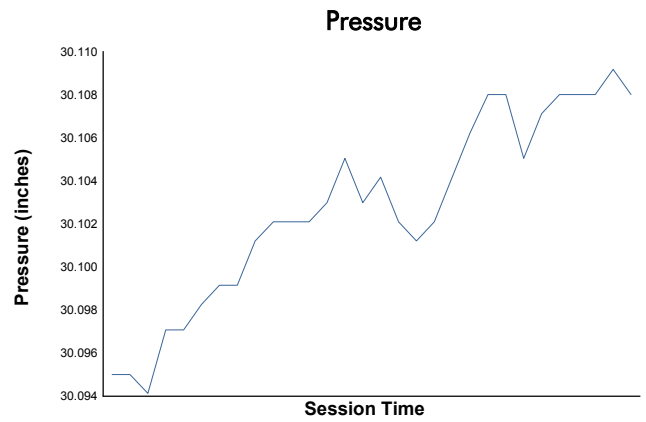

71st Annual Mobil 1 Twelve Hours of Sebring

Sebring International Raceway / 3.74 miles
March 15 - 18, 2023 / Sebring, Florida

Porsche Deluxe Carrera Cup North America

Practice 1 Weather Report

Track Status: **DRY**