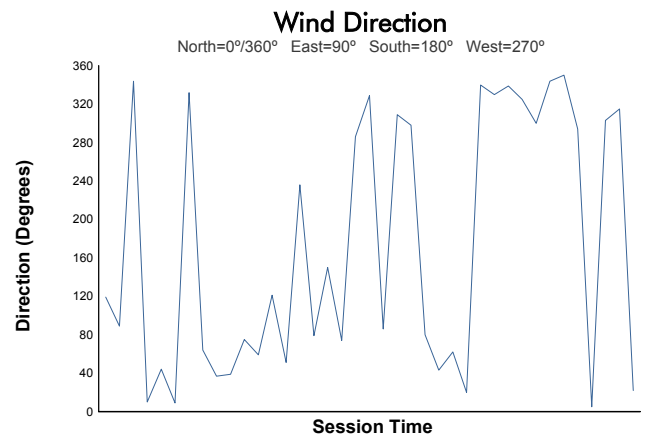

71st Annual Mobil 1 Twelve Hours of Sebring

Sebring International Raceway / 3.74 miles
March 15 - 18, 2023 / Sebring, Florida

Porsche Deluxe Carrera Cup North America

Practice 2 Weather Report

Track Status: **WET**