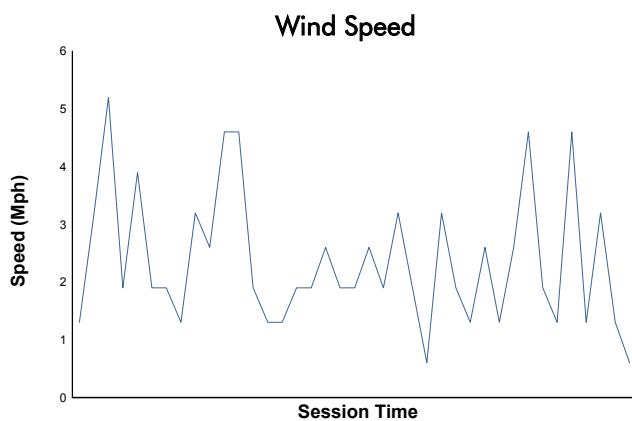

71st Annual Mobil 1 Twelve Hours of Sebring

Sebring International Raceway / 3.74 miles
March 15 - 18, 2023 / Sebring, Florida

Porsche Deluxe Carrera Cup North America

Practice 2 Weather Report

Track Status: **WET**