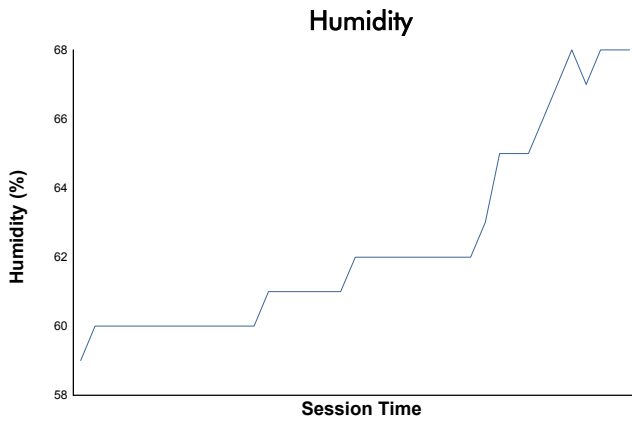

71st Annual Mobil 1 Twelve Hours of Sebring

Sebring International Raceway / 3.74 miles
March 15 - 18, 2023 / Sebring, Florida

Porsche Deluxe Carrera Cup North America

Practice 2 Weather Report

Track Status: **WET**