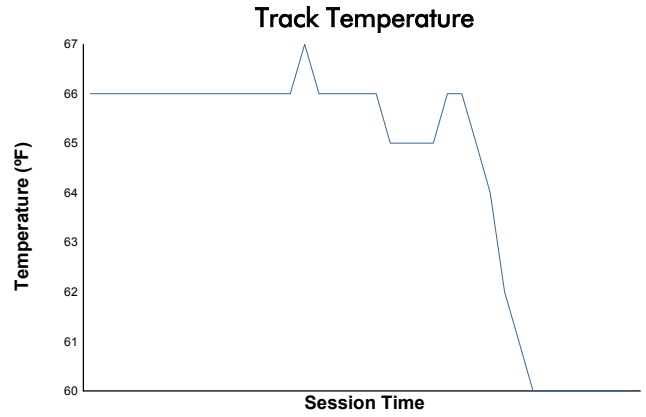

71st Annual Mobil 1 Twelve Hours of Sebring

Sebring International Raceway / 3.74 miles
March 15 - 18, 2023 / Sebring, Florida

Porsche Deluxe Carrera Cup North America

Practice 2 Weather Report

Track Status: **WET**