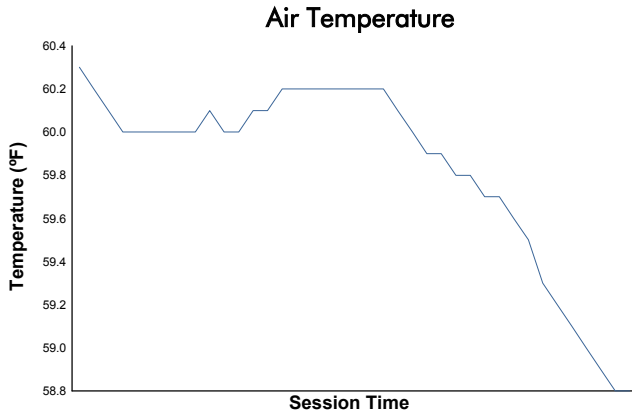

71st Annual Mobil 1 Twelve Hours of Sebring

Sebring International Raceway / 3.74 miles
March 15 - 18, 2023 / Sebring, Florida

Porsche Deluxe Carrera Cup North America

Practice 2 Weather Report

Track Status: **WET**