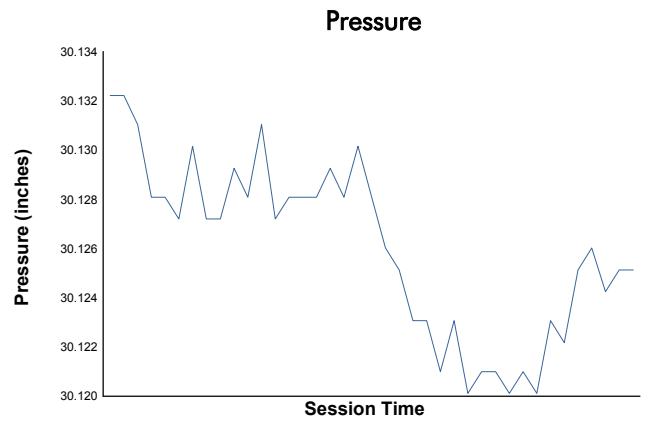

71st Annual Mobil 1 Twelve Hours of Sebring

Sebring International Raceway / 3.74 miles
March 15 - 18, 2023 / Sebring, Florida

Porsche Deluxe Carrera Cup North America

Practice 2 Weather Report

Track Status: **WET**