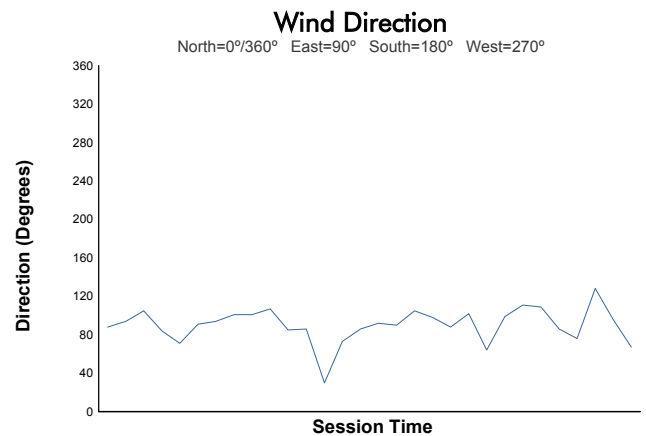

71st Annual Mobil 1 Twelve Hours of Sebring

Sebring International Raceway / 3.74 miles
March 15 - 18, 2023 / Sebring, Florida

Porsche Deluxe Carrera Cup North America

Qualifying Weather Report

Track Status: **DRY**