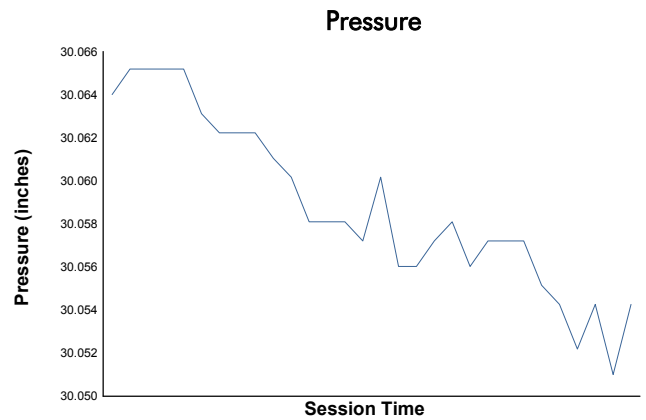

71st Annual Mobil 1 Twelve Hours of Sebring

Sebring International Raceway / 3.74 miles
March 15 - 18, 2023 / Sebring, Florida

Porsche Deluxe Carrera Cup North America

Qualifying Weather Report

Track Status: **DRY**