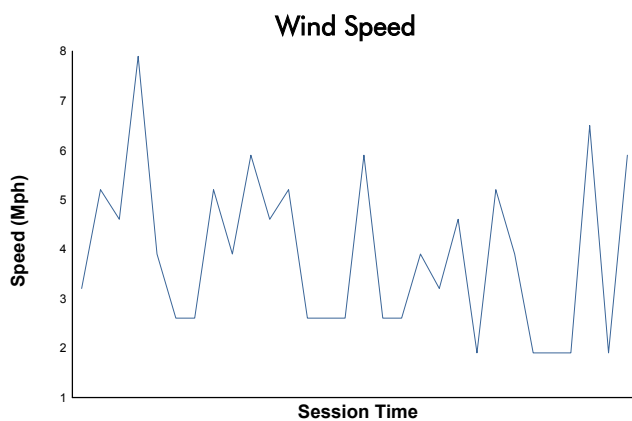

71st Annual Mobil 1 Twelve Hours of Sebring

Sebring International Raceway / 3.74 miles
March 15 - 18, 2023 / Sebring, Florida

Porsche Deluxe Carrera Cup North America

Qualifying Weather Report

Track Status: **DRY**