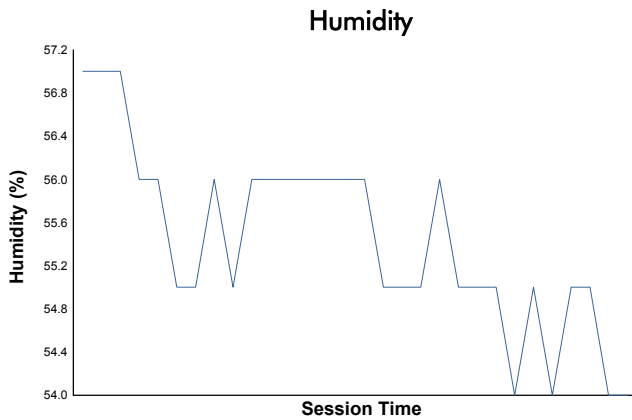

71st Annual Mobil 1 Twelve Hours of Sebring

Sebring International Raceway / 3.74 miles
March 15 - 18, 2023 / Sebring, Florida

Porsche Deluxe Carrera Cup North America

Qualifying Weather Report

Track Status: **DRY**