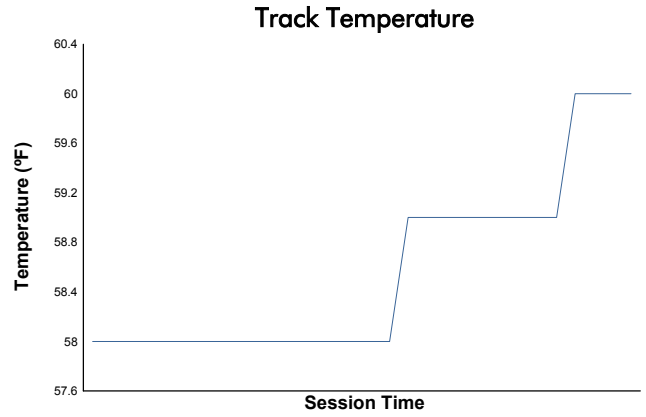

71st Annual Mobil 1 Twelve Hours of Sebring

Sebring International Raceway / 3.74 miles
March 15 - 18, 2023 / Sebring, Florida

Porsche Deluxe Carrera Cup North America

Qualifying Weather Report

Track Status: **DRY**