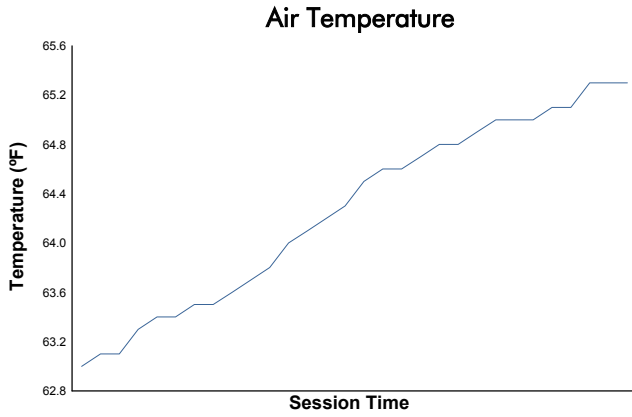

71st Annual Mobil 1 Twelve Hours of Sebring

Sebring International Raceway / 3.74 miles
March 15 - 18, 2023 / Sebring, Florida

Porsche Deluxe Carrera Cup North America

Qualifying Weather Report

Track Status: **DRY**