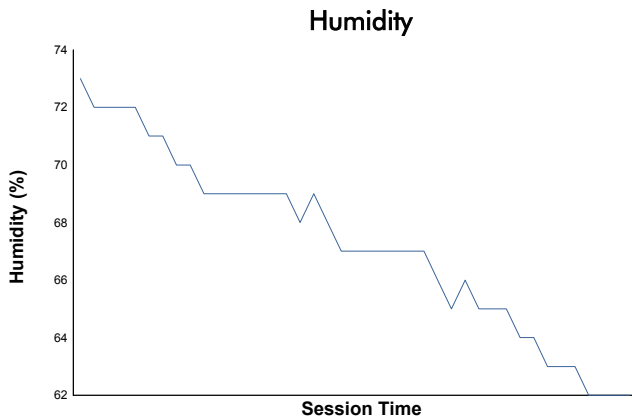

### Race 1 Weather Report

Track Status: **DRY**