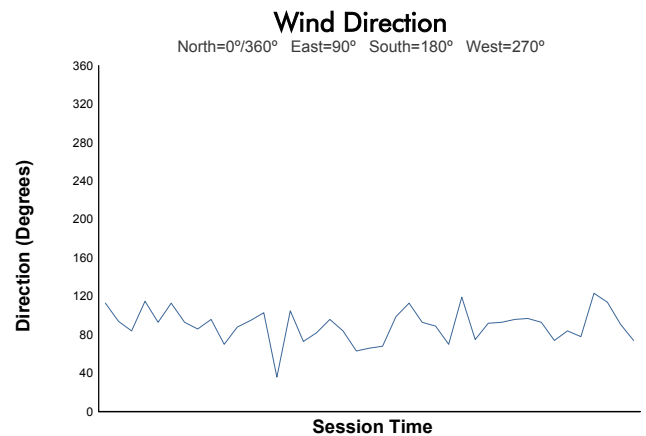

### Race 1 Weather Report

Track Status: **DRY**