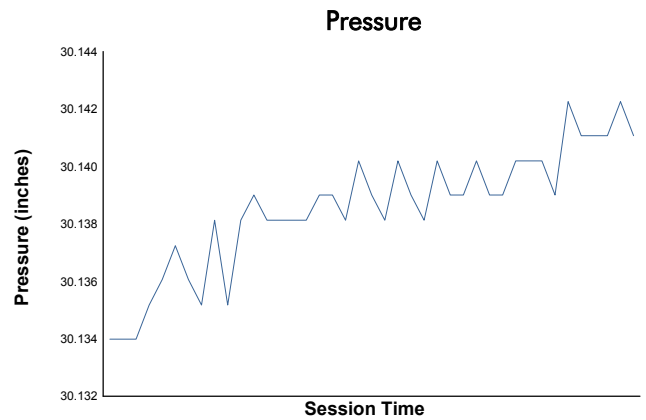

### Race 1 Weather Report

Track Status: **DRY**