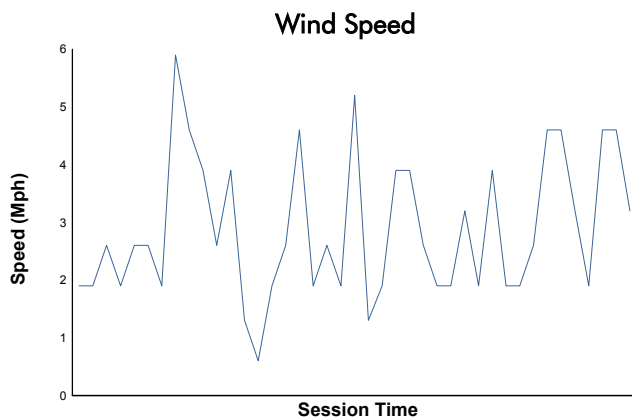

### Race 1 Weather Report

Track Status: **DRY**