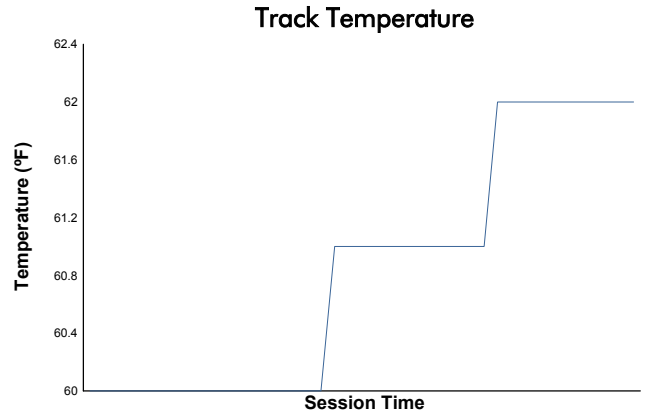

### Race 1 Weather Report

Track Status: **DRY**