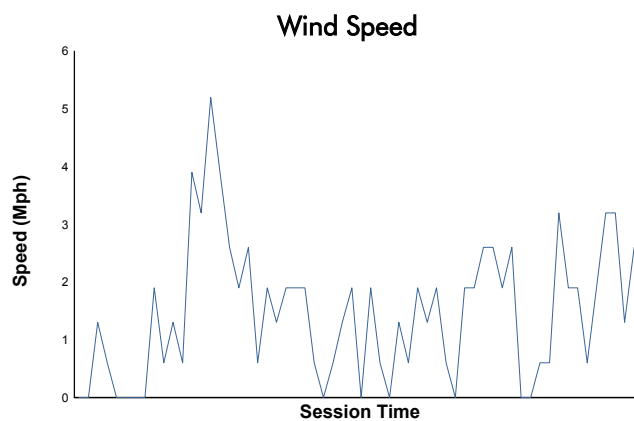

WeatherTech Raceway Laguna Seca 120

WeatherTech Raceway Laguna Seca / 2.238 miles
May 12 - 14, 2023 / Salinas, California

IMSA Michelin Pilot Challenge

Practice 1 Weather Report

Track Status: **DRY**