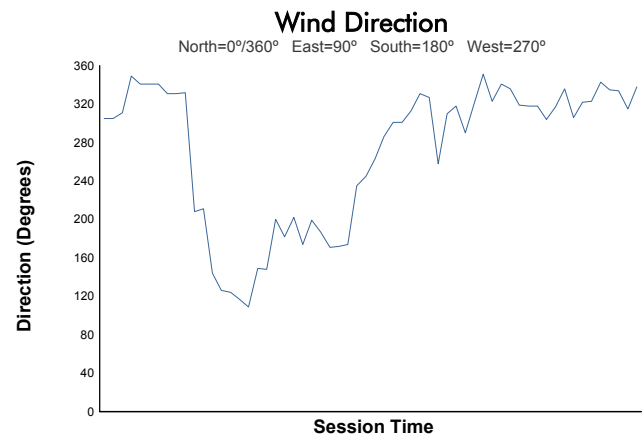

WeatherTech Raceway Laguna Seca 120

WeatherTech Raceway Laguna Seca / 2.238 miles
May 12 - 14, 2023 / Salinas, California

IMSA Michelin Pilot Challenge

Practice 1 Weather Report

Track Status: **DRY**