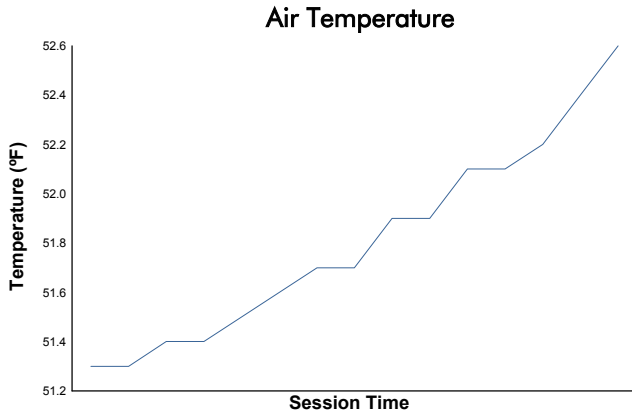

MOTUL Course de Monterey Powered By Hyundai N

WeatherTech Raceway Laguna Seca / 2.238 miles
May 12 - 14, 2023 / Salinas, California

LAMBORGHINI SUPER TROFEO

Qualifying 1 Weather Report

Track Status: **DRY**