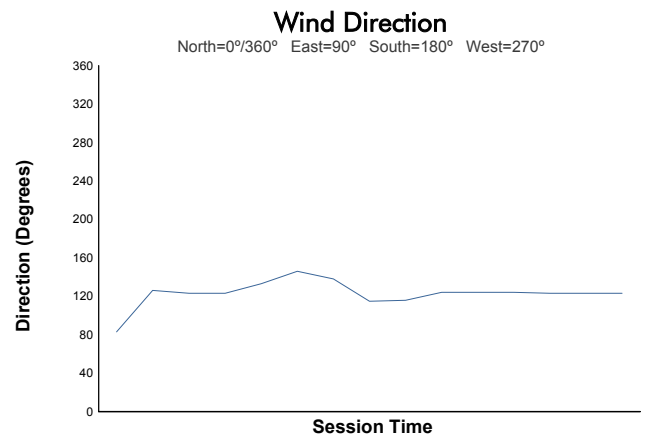

MOTUL Course de Monterey Powered By Hyundai N

WeatherTech Raceway Laguna Seca / 2.238 miles
May 12 - 14, 2023 / Salinas, California

LAMBORGHINI SUPER TROFEO

Qualifying 2 Weather Report

Track Status: **DRY**