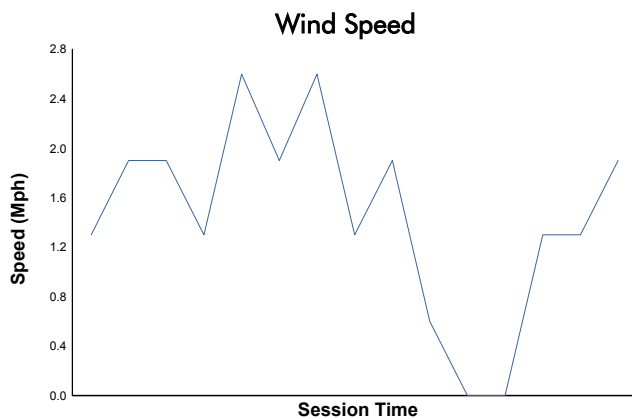

MOTUL Course de Monterey Powered By Hyundai N

WeatherTech Raceway Laguna Seca / 2.238 miles
May 12 - 14, 2023 / Salinas, California

LAMBORGHINI SUPER TROFEO

Qualifying 2 Weather Report

Track Status: **DRY**