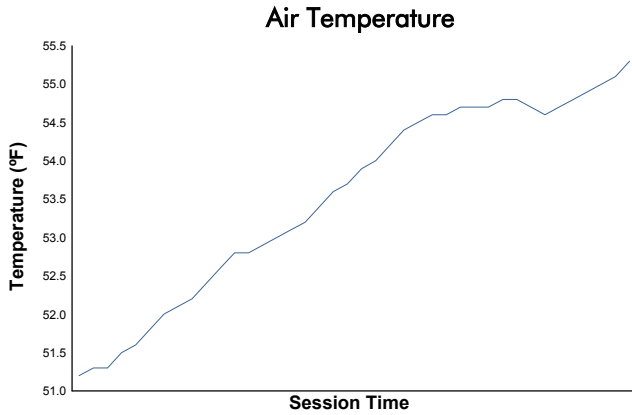

Idemitsu Mazda MX-5 Cup Presented By BFGoodrich

Practice 1 Weather Report

Track Status: **DRY**