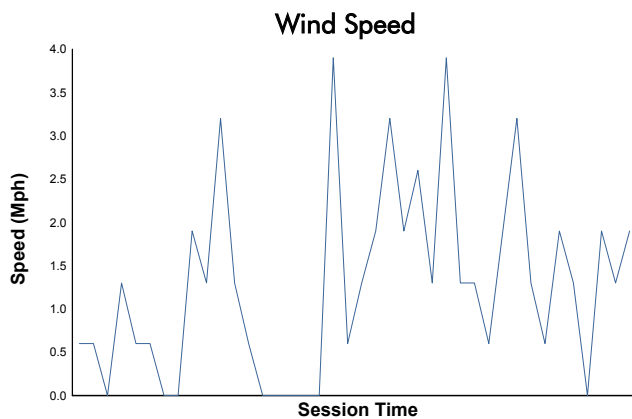

Idemitsu Mazda MX-5 Cup Presented By BFGoodrich

Practice 1 Weather Report

Track Status: **DRY**