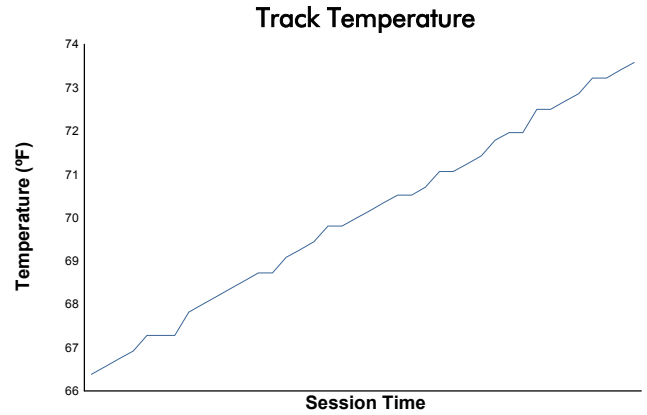

Idemitsu Mazda MX-5 Cup Presented By BFGoodrich

Practice 1 Weather Report

Track Status: **DRY**