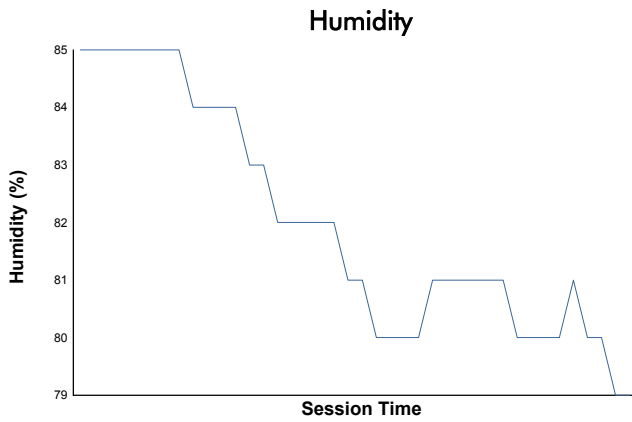

Idemitsu Mazda MX-5 Cup Presented By BFGoodrich

Practice 1 Weather Report

Track Status: **DRY**