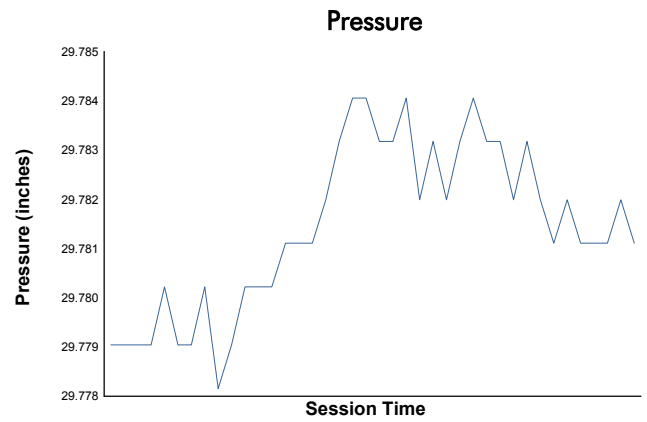

Idemitsu Mazda MX-5 Cup Presented By BFGoodrich

Practice 1 Weather Report

Track Status: **DRY**