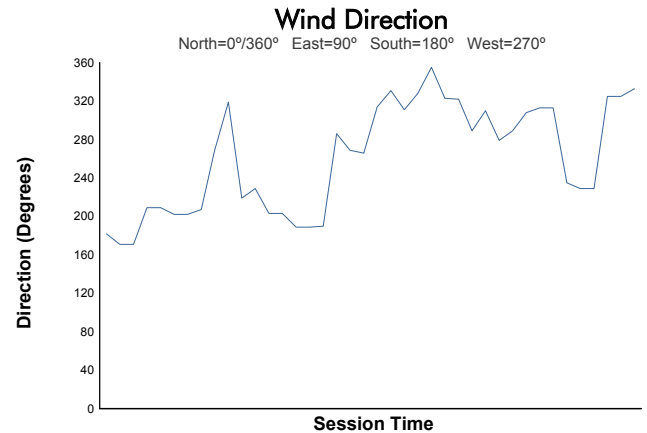

Idemitsu Mazda MX-5 Cup Presented By BFGoodrich

Practice 1 Weather Report

Track Status: **DRY**