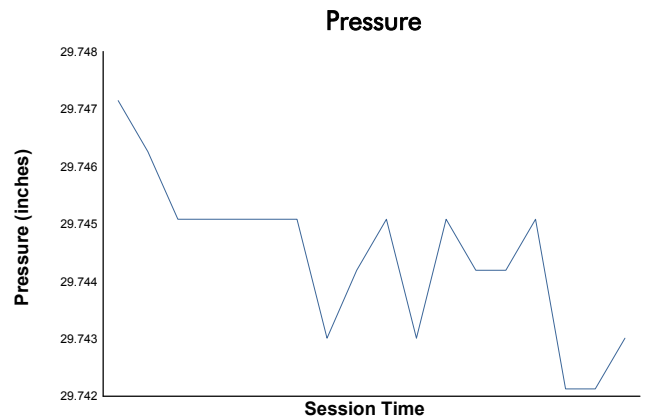

Idemitsu Mazda MX-5 Cup Presented By BFGoodrich

Qualifying Weather Report

Track Status: **DRY**