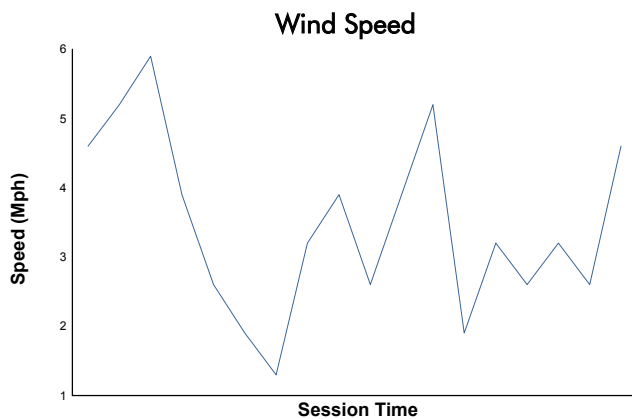

Idemitsu Mazda MX-5 Cup Presented By BFGoodrich

Qualifying Weather Report

Track Status: **DRY**