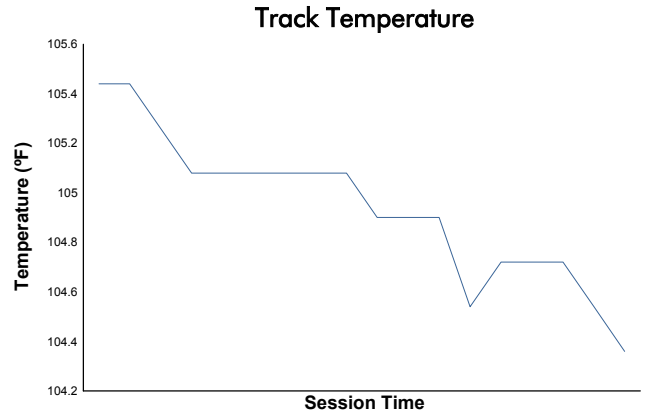

Idemitsu Mazda MX-5 Cup Presented By BFGoodrich

Qualifying Weather Report

Track Status: **DRY**