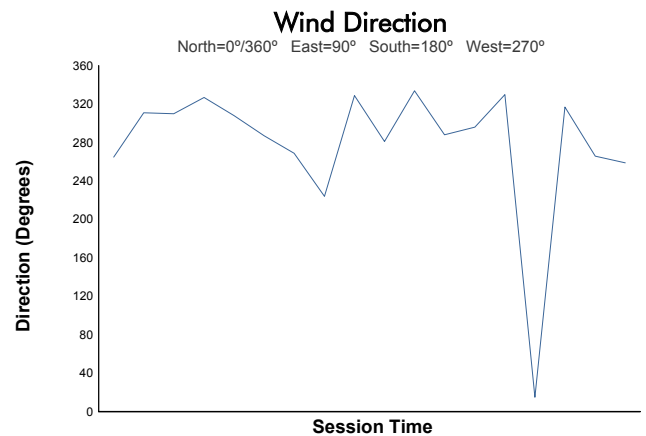

Idemitsu Mazda MX-5 Cup Presented By BFGoodrich

Qualifying Weather Report

Track Status: **DRY**