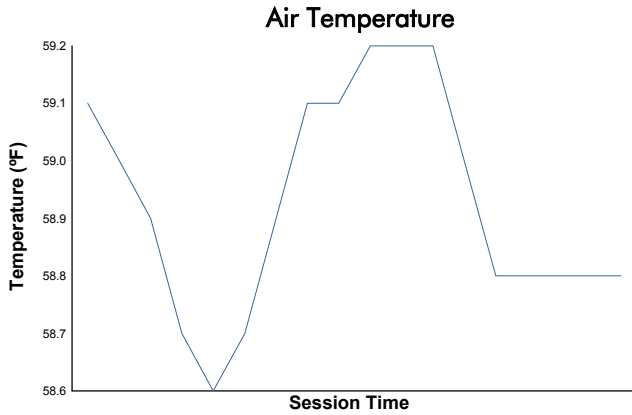

Idemitsu Mazda MX-5 Cup Presented By BFGoodrich

Qualifying Weather Report

Track Status: **DRY**