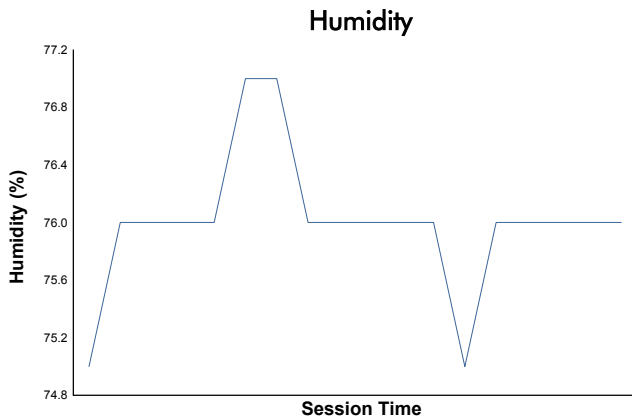

Idemitsu Mazda MX-5 Cup Presented By BFGoodrich

Qualifying Weather Report

Track Status: **DRY**