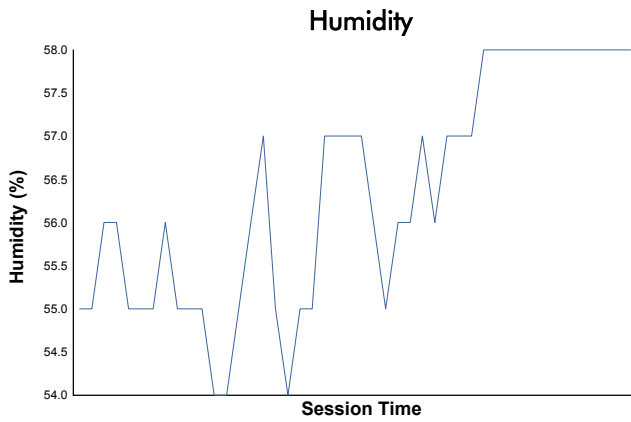

Idemitsu Mazda MX-5 Cup Presented By BFGoodrich

Race 1 Weather Report

Track Status: **DRY**