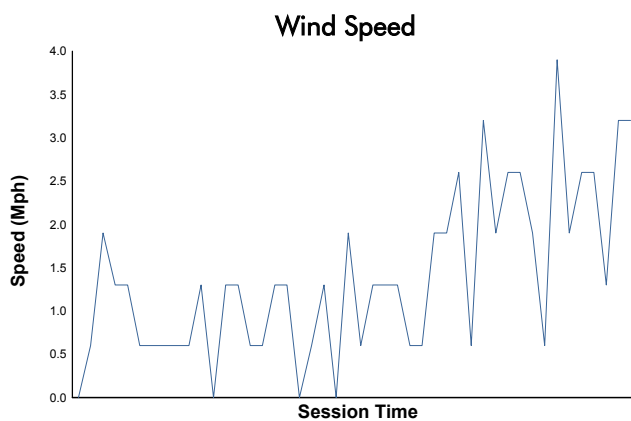

Idemitsu Mazda MX-5 Cup Presented By BFGoodrich

Race 1 Weather Report

Track Status: **DRY**