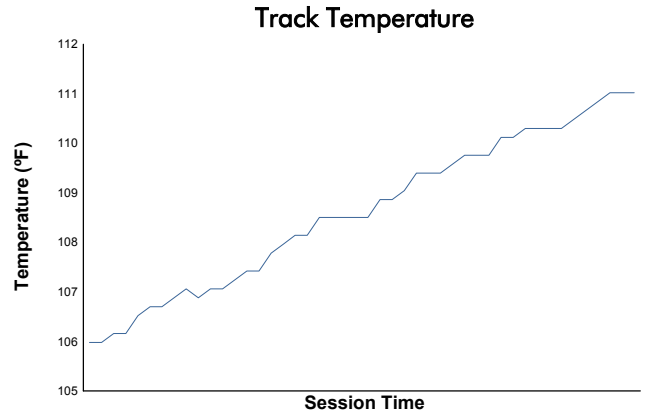

Idemitsu Mazda MX-5 Cup Presented By BFGoodrich

Race 1 Weather Report

Track Status: **DRY**