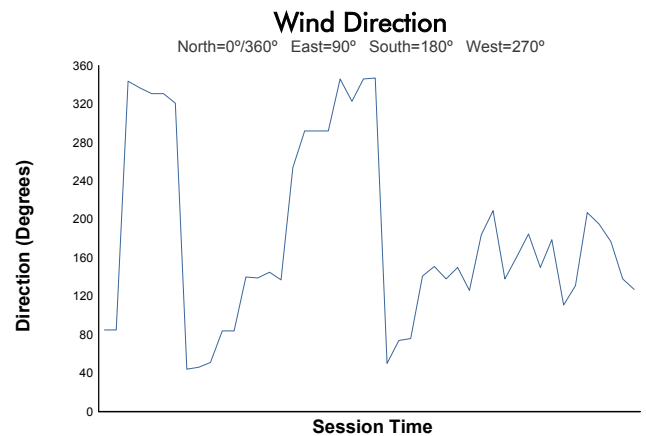

Idemitsu Mazda MX-5 Cup Presented By BFGoodrich

Race 1 Weather Report

Track Status: **DRY**