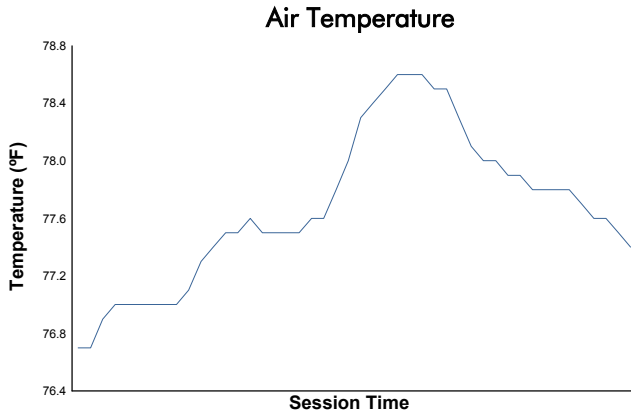

Idemitsu Mazda MX-5 Cup Presented By BFGoodrich

Race 1 Weather Report

Track Status: **DRY**