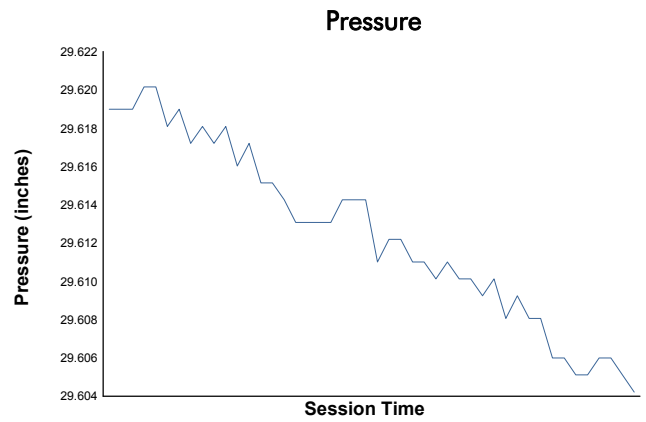

Idemitsu Mazda MX-5 Cup Presented By BFGoodrich

Race 1 Weather Report

Track Status: **DRY**