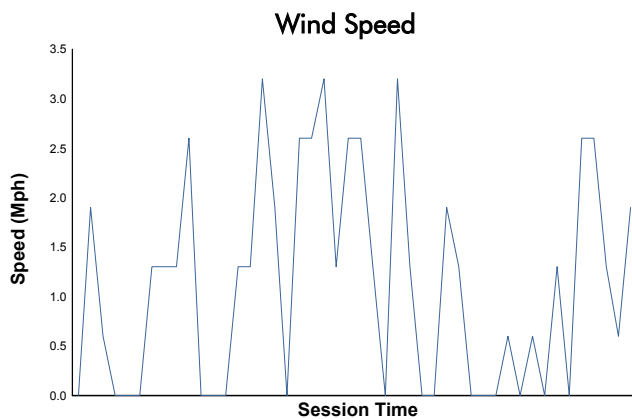

Idemitsu Mazda MX-5 Cup Presented By BFGoodrich

Race 2 Weather Report

Track Status: **DRY**