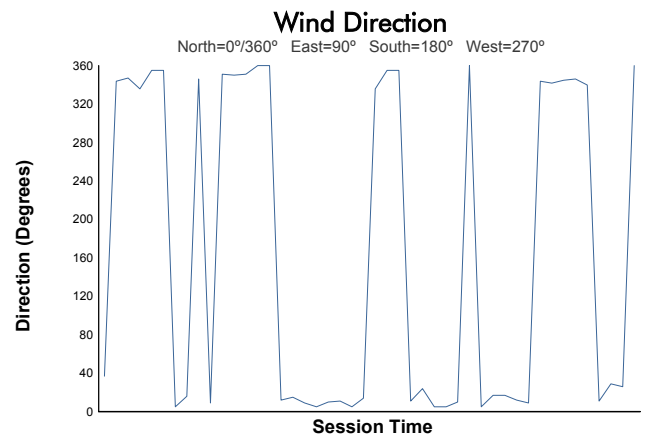

Idemitsu Mazda MX-5 Cup Presented By BFGoodrich

Race 2 Weather Report

Track Status: **DRY**