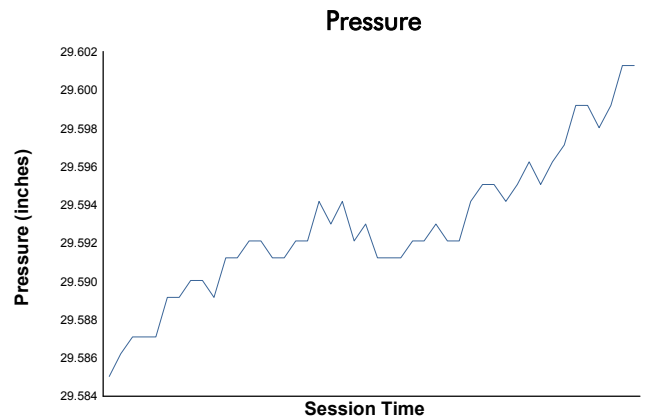

Idemitsu Mazda MX-5 Cup Presented By BFGoodrich

Race 2 Weather Report

Track Status: **DRY**