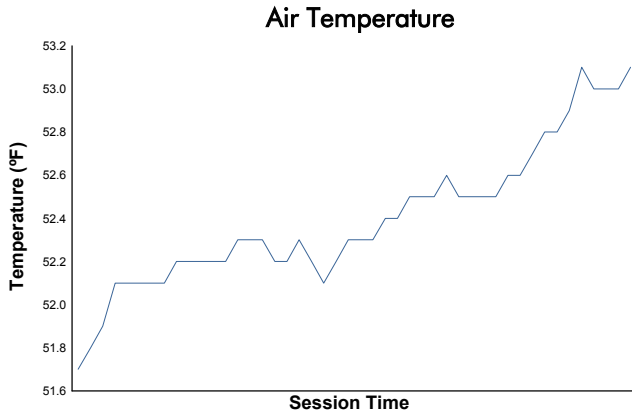

Idemitsu Mazda MX-5 Cup Presented By BFGoodrich

Race 2 Weather Report

Track Status: **DRY**