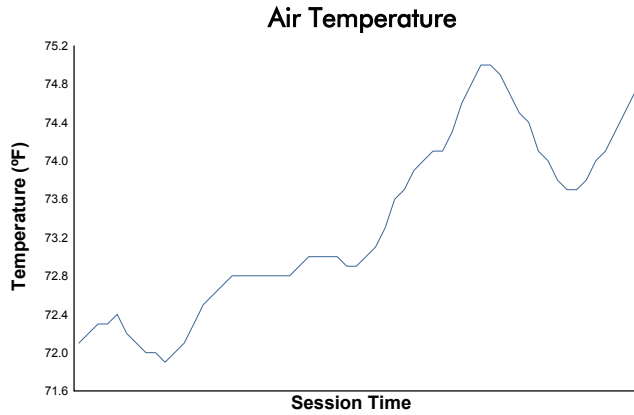

Indianapolis Motor Speedway 240

Indianapolis Motor Speedway / 2.439 miles
September 15 - 17, 2023 / Indianapolis, Indiana

IMSA Michelin Pilot Challenge

Practice 1 Weather Report

Track Status: **DRY**