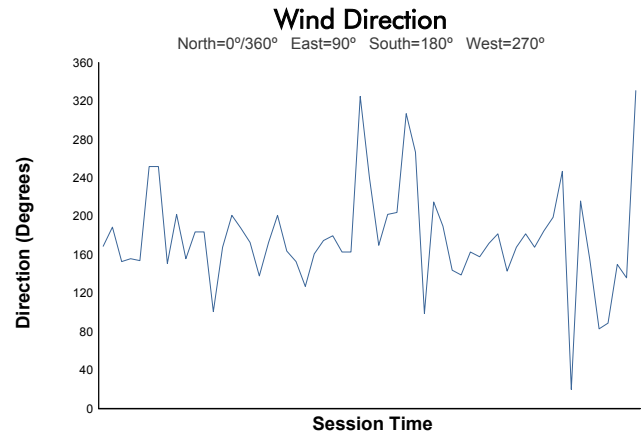

Indianapolis Motor Speedway 240

Indianapolis Motor Speedway / 2.439 miles
September 15 - 17, 2023 / Indianapolis, Indiana

IMSA Michelin Pilot Challenge

Practice 1 Weather Report

Track Status: **DRY**