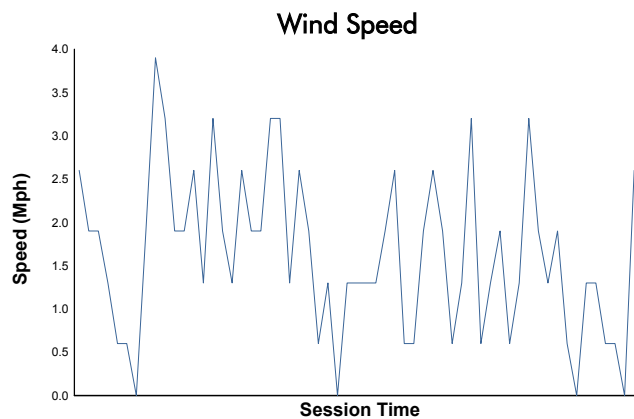

Indianapolis Motor Speedway 240

Indianapolis Motor Speedway / 2.439 miles
September 15 - 17, 2023 / Indianapolis, Indiana

IMSA Michelin Pilot Challenge

Practice 1 Weather Report

Track Status: **DRY**