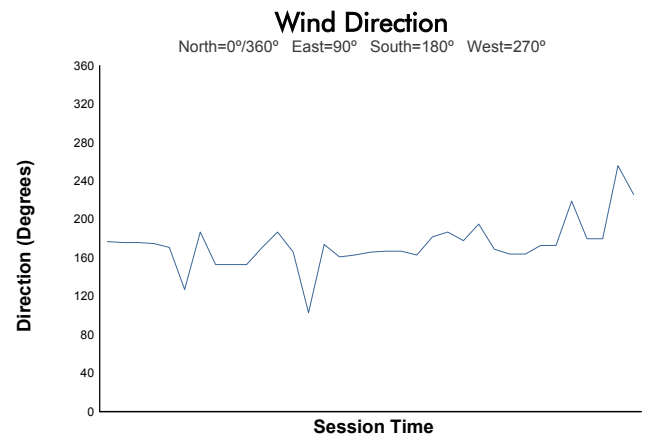

Indianapolis Motor Speedway 240

Indianapolis Motor Speedway / 2.439 miles
September 15 - 17, 2023 / Indianapolis, Indiana

IMSA Michelin Pilot Challenge

Qualifying Weather Report

Track Status: **DRY**