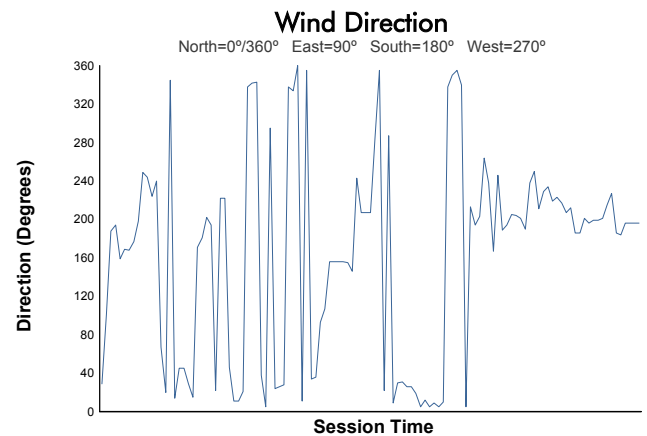

### Race Weather Report (After Hour 2)

Track Status: **DRY**