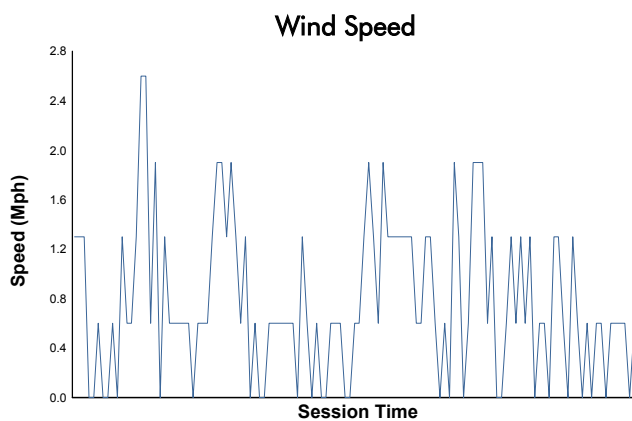

### Race Weather Report (After Hour 2)

Track Status: **DRY**