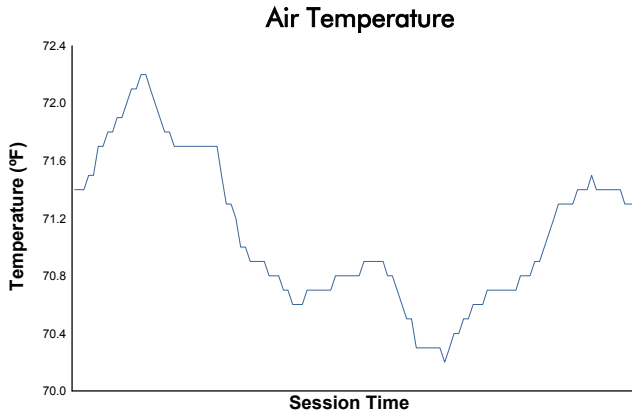

### Race Weather Report (After Hour 2)

Track Status: **DRY**