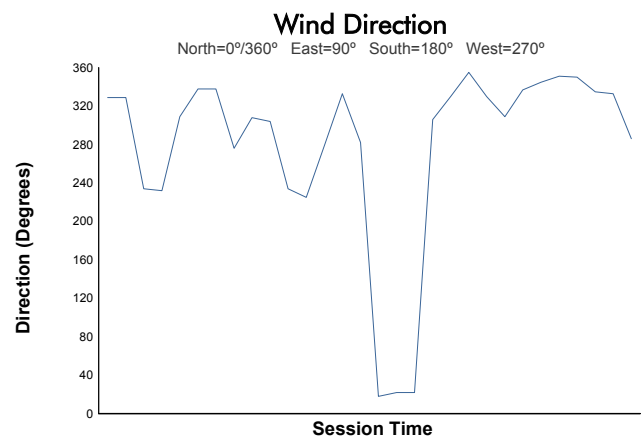

Tire Rack.com Battle On The Bricks

Indianapolis Motor Speedway / 2.439 miles
September 15 - 17, 2023 / Indianapolis, Indiana

Porsche Deluxe Carrera Cup North America

Qualifying Weather Report

Track Status: **DRY**