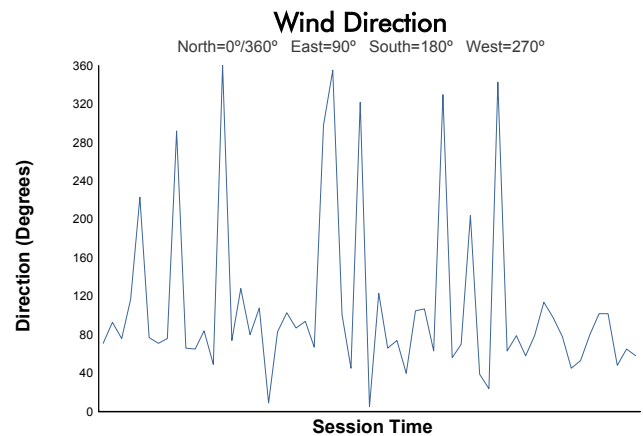

Fox Factory 120 at Michelin Raceway Road Atlanta

Michelin Raceway Road Atlanta / 2.54 miles
October 11 - 14, 2023 / Braselton, Georgia

IMSA Michelin Pilot Challenge

Practice 2 Weather Report

Track Status: **DRY**