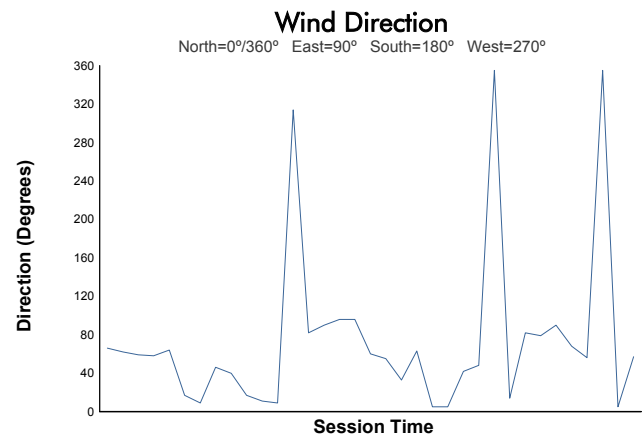

Fox Factory 120 at Michelin Raceway Road Atlanta

Michelin Raceway Road Atlanta / 2.54 miles
October 11 - 14, 2023 / Braselton, Georgia

IMSA Michelin Pilot Challenge

Qualifying Weather Report

Track Status: **DRY**