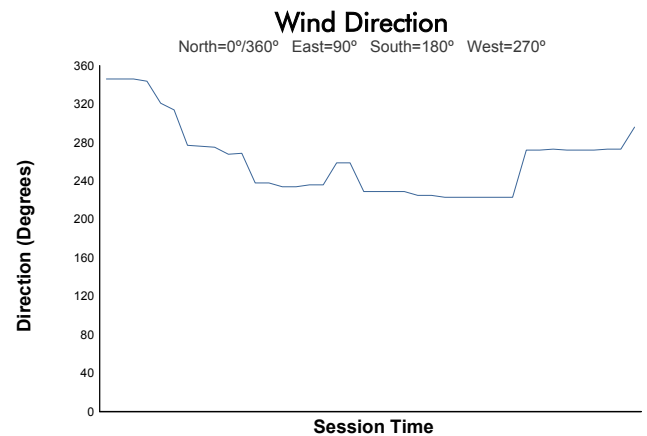

Idemitsu Mazda MX-5 Cup Presented By BFGoodrich

Practice 1 Weather Report

Track Status: **DRY**