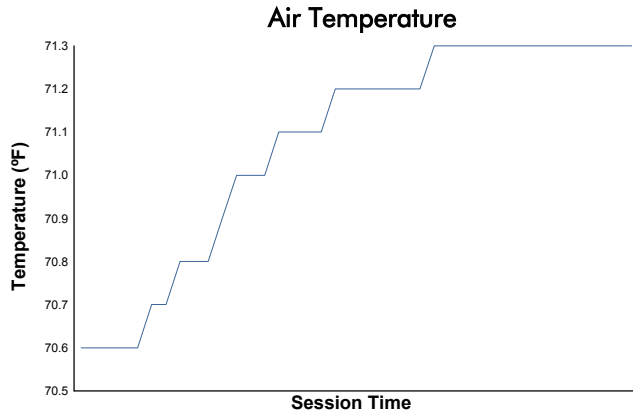

Idemitsu Mazda MX-5 Cup Presented By BFGoodrich

Practice 1 Weather Report

Track Status: **DRY**