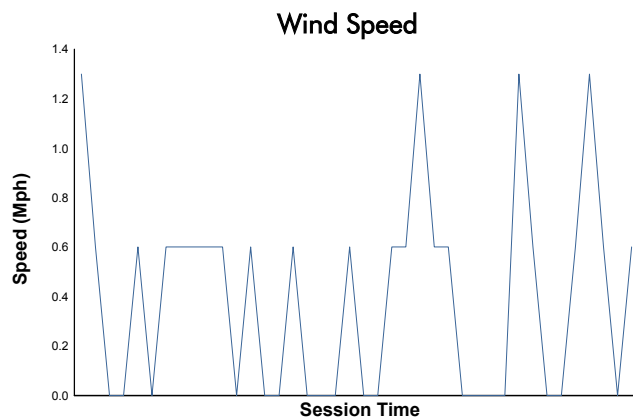

Idemitsu Mazda MX-5 Cup Presented By BFGoodrich

Practice 1 Weather Report

Track Status: **DRY**