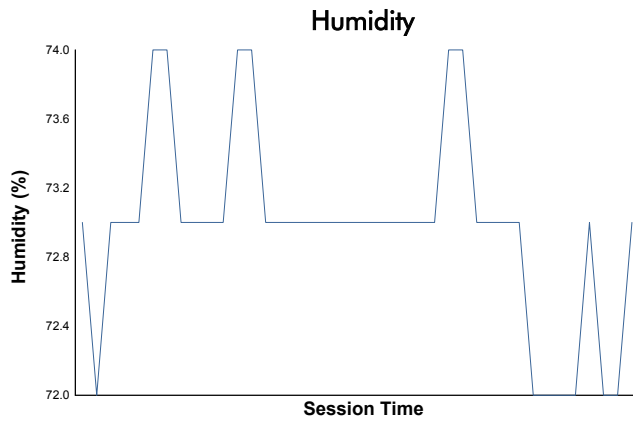

Idemitsu Mazda MX-5 Cup Presented By BFGoodrich

Practice 1 Weather Report

Track Status: **DRY**