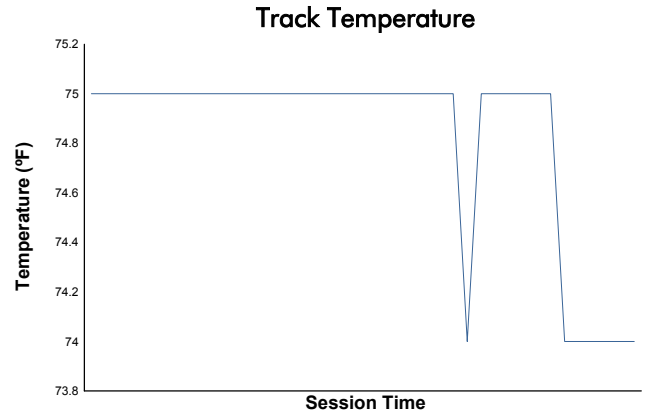

Idemitsu Mazda MX-5 Cup Presented By BFGoodrich

Practice 1 Weather Report

Track Status: **DRY**