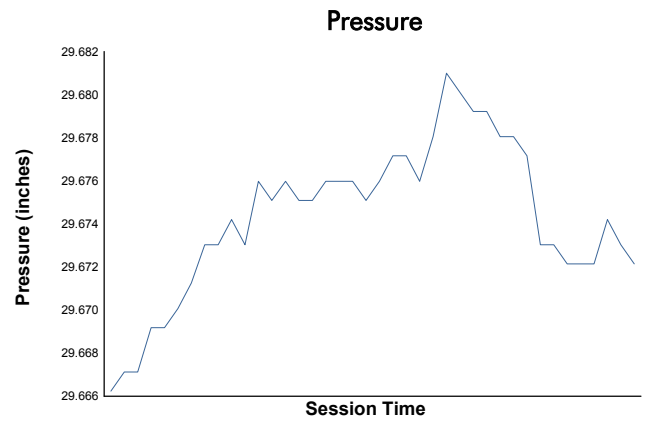

Idemitsu Mazda MX-5 Cup Presented By BFGoodrich

Practice 1 Weather Report

Track Status: **DRY**