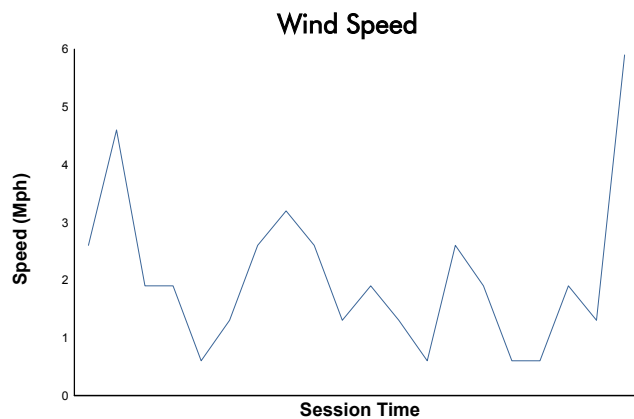

Idemitsu Mazda MX-5 Cup Presented By BFGoodrich

Qualifying Weather Report

Track Status: **DRY**