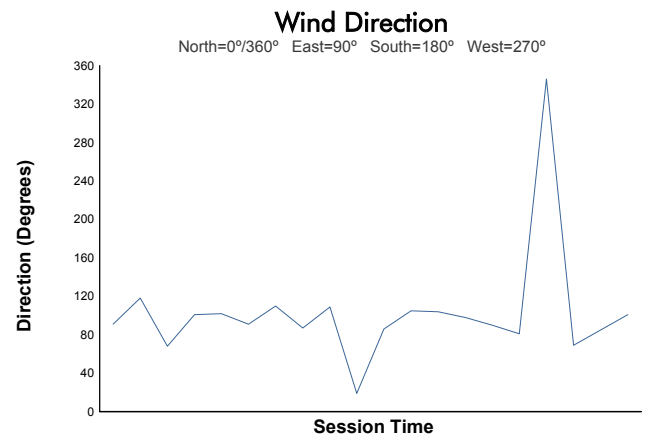

Idemitsu Mazda MX-5 Cup Presented By BFGoodrich

Qualifying Weather Report

Track Status: **DRY**