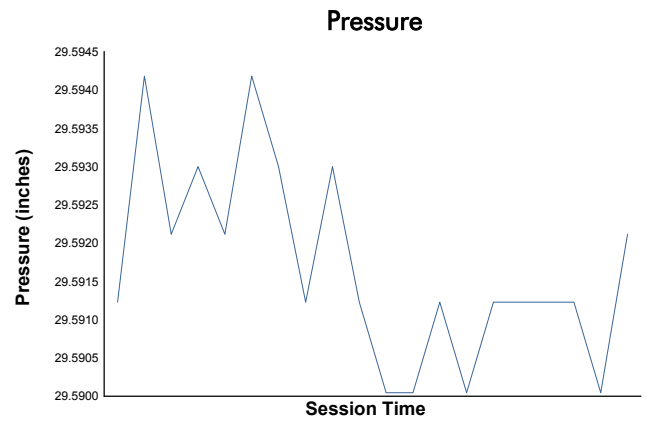

Idemitsu Mazda MX-5 Cup Presented By BFGoodrich

Qualifying Weather Report

Track Status: **DRY**