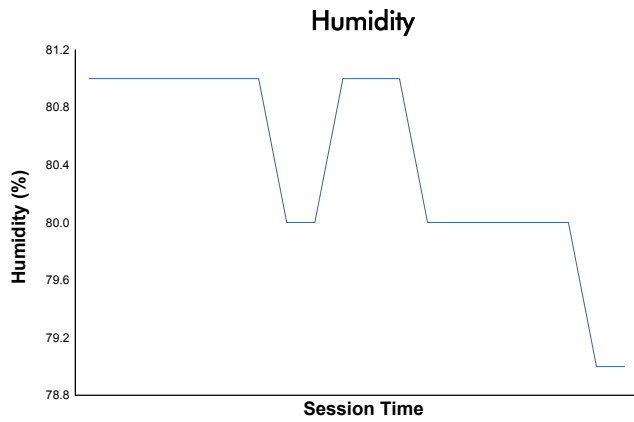

Idemitsu Mazda MX-5 Cup Presented By BFGoodrich

Qualifying Weather Report

Track Status: **DRY**