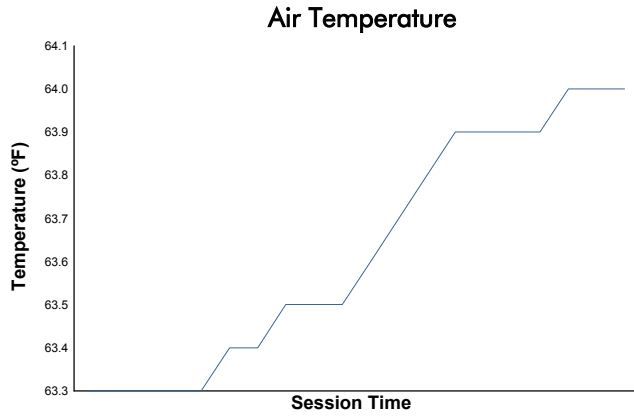

Idemitsu Mazda MX-5 Cup Presented By BFGoodrich

Qualifying Weather Report

Track Status: **DRY**