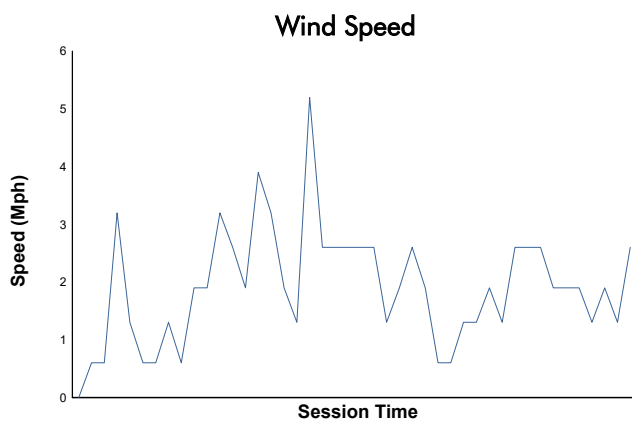

Whelen Mazda MX-5 Cup Presented By Michelin

Race 1 Weather Report

Track Status: **DRY**