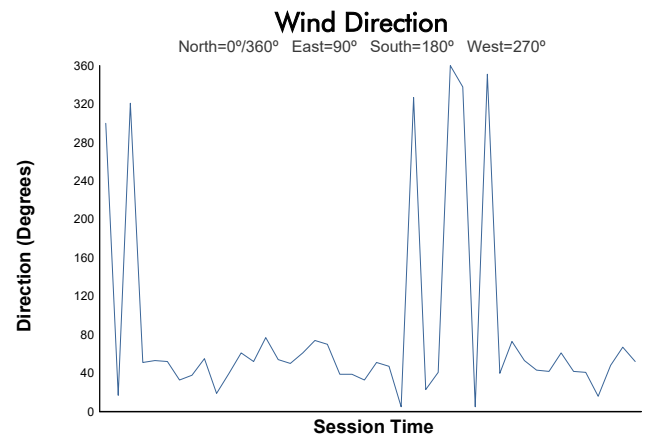

Whelen Mazda MX-5 Cup Presented By Michelin

Race 1 Weather Report

Track Status: **DRY**