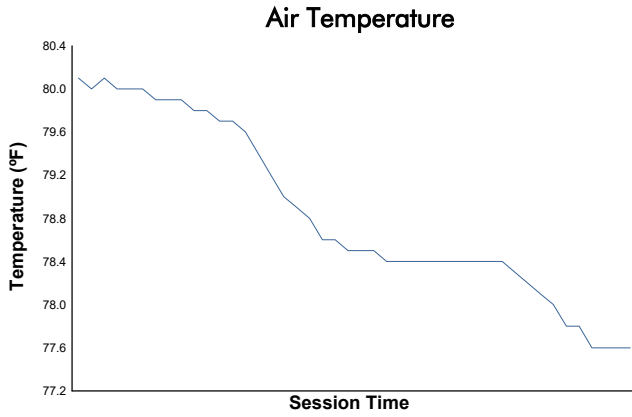

Whelen Mazda MX-5 Cup Presented By Michelin

Race 1 Weather Report

Track Status: **DRY**