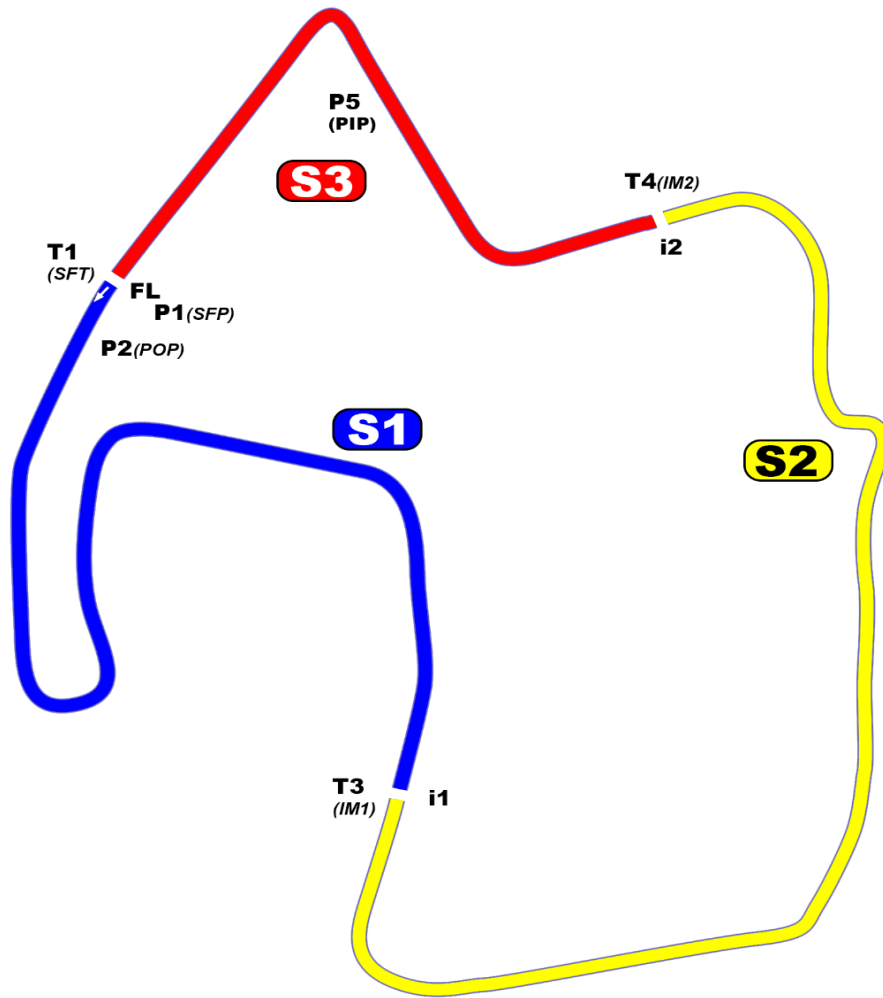

WeatherTech Raceway Laguna Seca

Monterey, California / 2.238 miles

Sectors

Section	Entry Timeline		Exit Timeline		Length (Ft,In)	Length (Inches)
S1	FL	Finish Line	i1	Intermediate 1	4514' 10"	54178
S2	i1	Intermediate 1	i2	Intermediate 2	4793' 3"	57519
S3	i2	Intermediate 2	FL	Finish Line	2508' 7"	30103