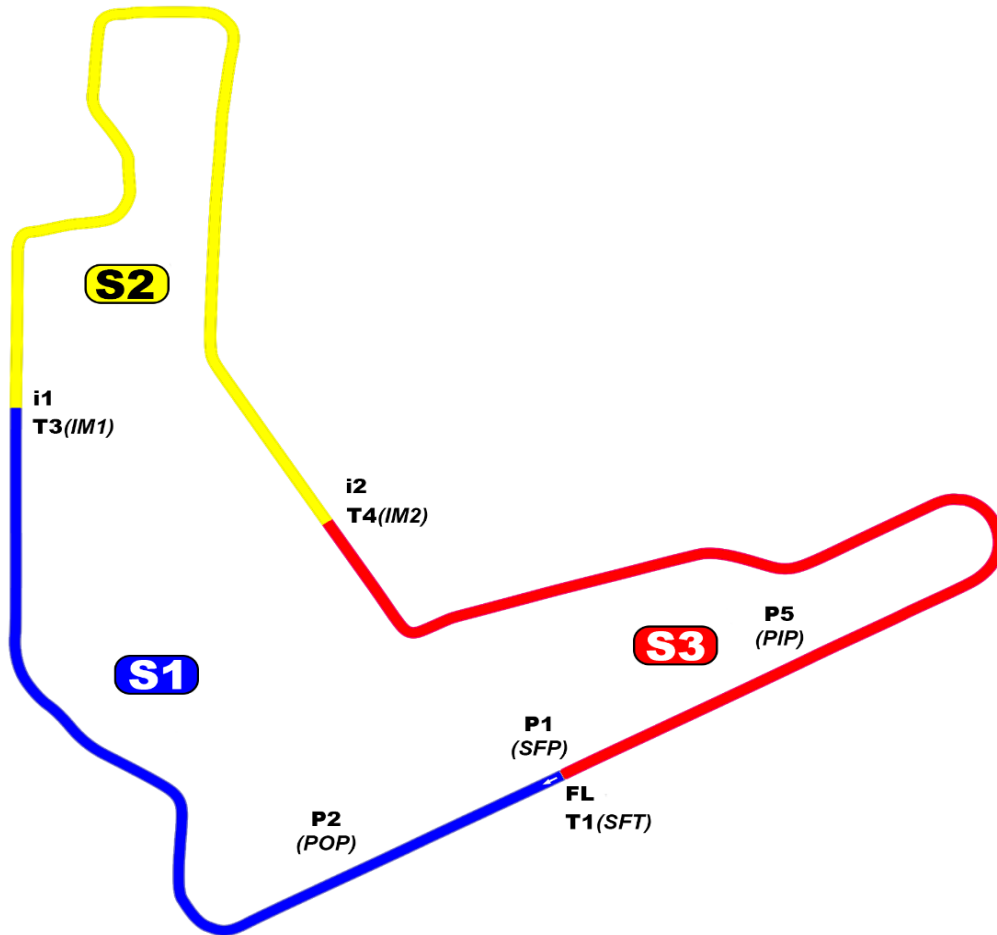

St. Petersburg Street Course

1.80 miles

St. Petersburg, Florida

2020

Sectors

Section	Entry Timeline	Exit Timeline	Length (Ft,In)	Length (Inches)
S1	FL	Intermediate 1	2784' 0"	33408
S2	i1	Intermediate 2	3185' 0"	38220
S3	i2	Finish Line	3535' 0"	42420