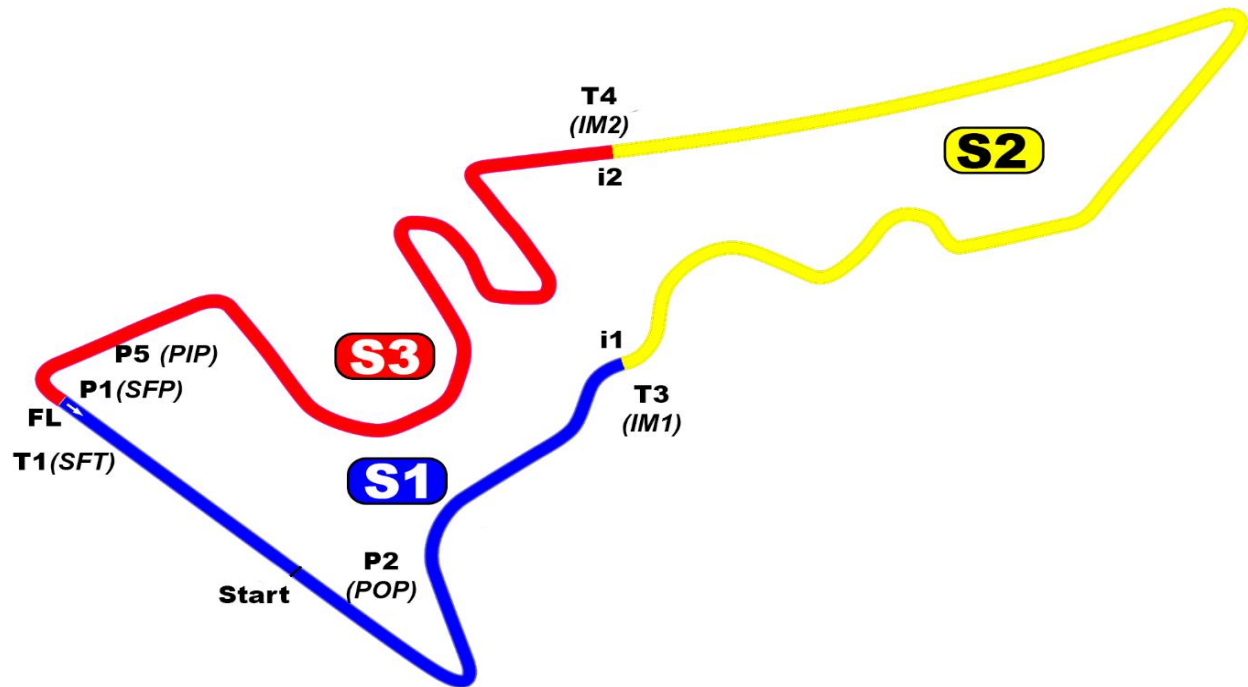

Circuit of the Americas

3.4 miles

Austin, Texas

2021 - PCCNA

Sectors

Section	Entry Timeline	Exit Timeline	Length (Ft,In)	Length (Inches)
S1	FL	Finish Line	4308' 4"	51700
S2	i1	Intermediate 1	7416' 10"	89002
S3	i2	Intermediate 2	6389' 6"	76674