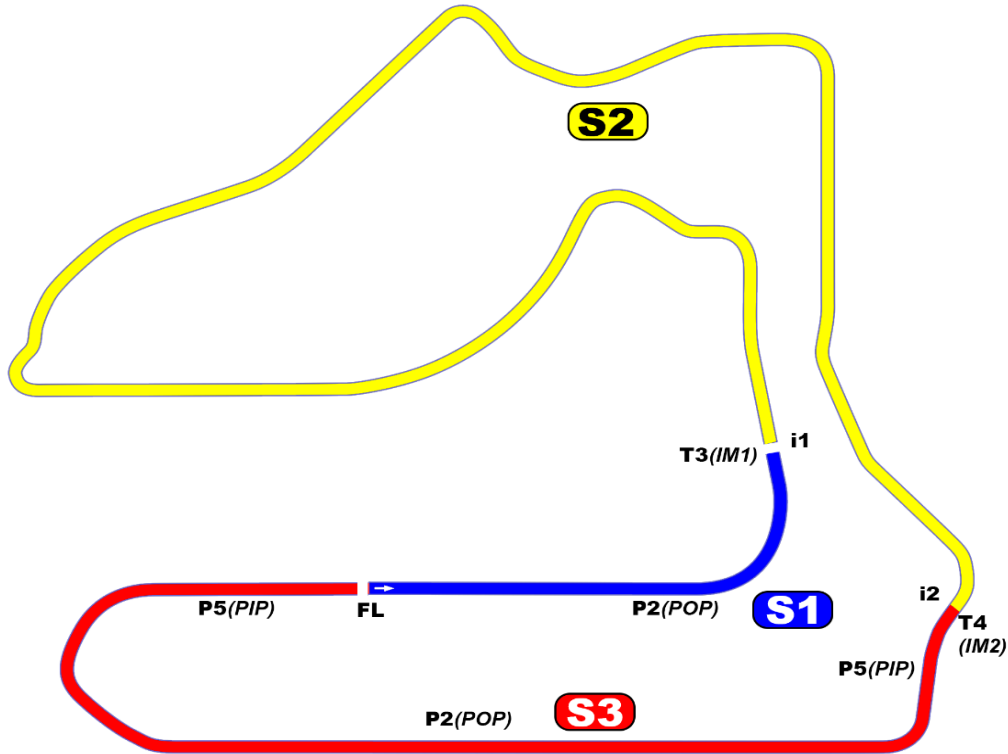

Sebring International Raceway

3.74 miles

Sebring, Florida

2024

Sectors

| Section | Entry Timeline | Exit Timeline | Length (Ft,In) | Length (Inches) | | |
|---------|----------------|----------------|----------------|-----------------|-----------|--------|
| S1 | FL | Finish Line | i1 | Intermediate 1 | 2272' 5" | 27269 |
| S2 | i1 | Intermediate 1 | i2 | Intermediate 2 | 11331' 5" | 135977 |
| S3 | i2 | Intermediate 2 | FL | Finish Line | 5934' 9" | 71217 |